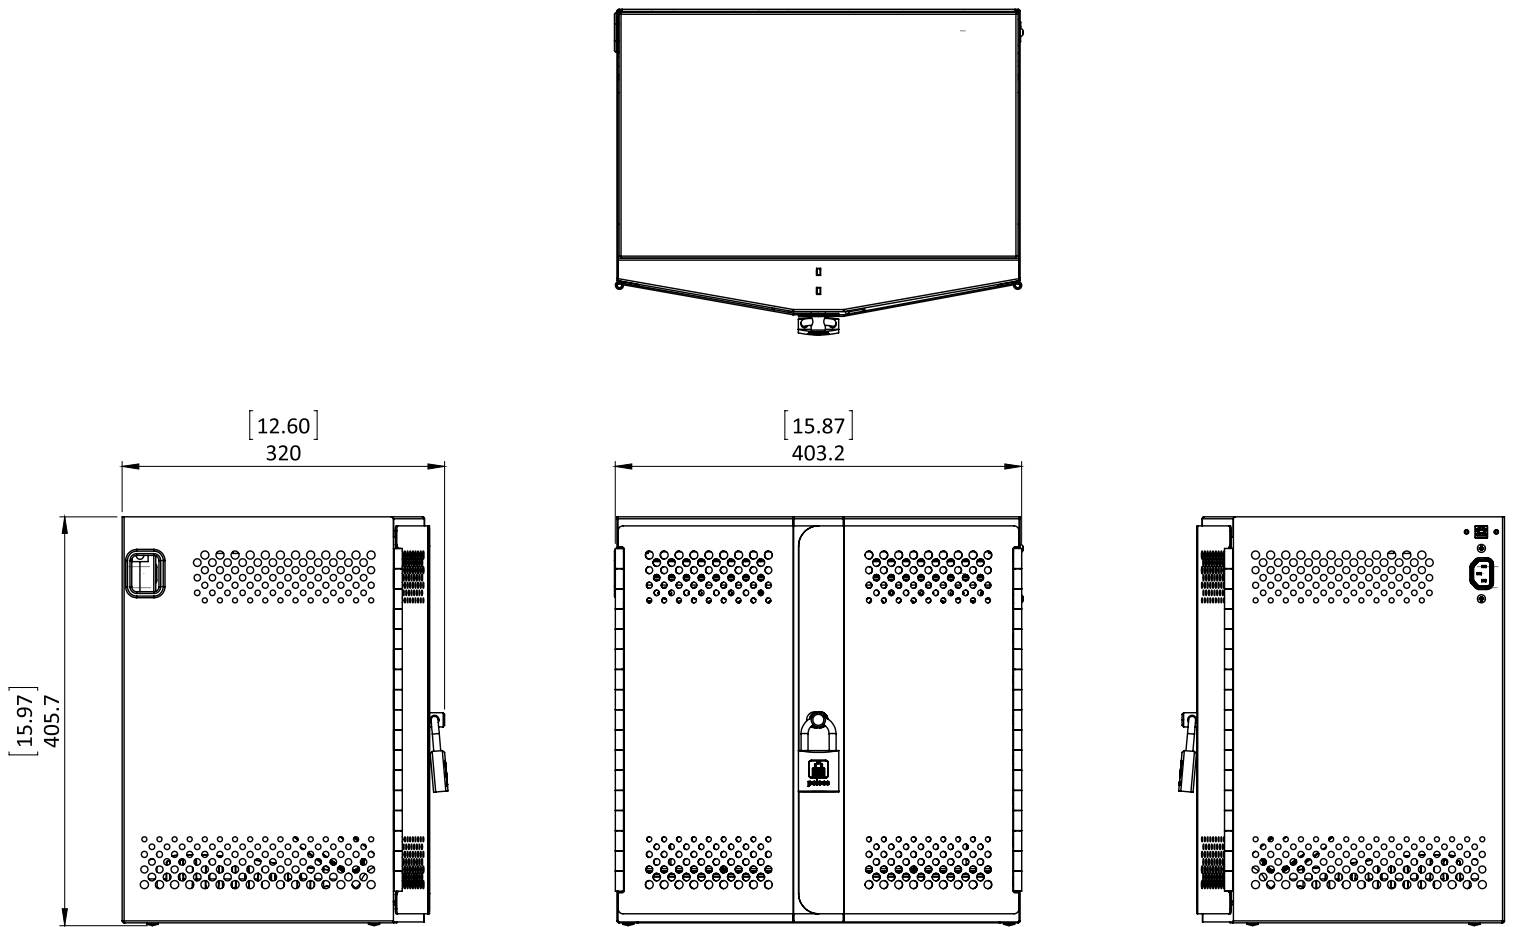

iQ 10 Charging Station™ Specifications

USB Charging

Equipped with two intelligent USB charging hubs so you can charge up to 10 iPad or other Tablet devices simultaneously. Each port can output up to 2.4 amps of power.¹

Power

Input 110~240 VAC
Output: 10 x 5V/2.4A

Baskets by PC Locs (green and blue)

Internal slot dimensions
mm: 294.9(H) x 219(L) x 24.5(W)
inches: 11.61(H) x 8.62(L) x 0.96(W)
External basket dimensions
mm: 357.9(H) x 231(L) x 179(W)
inches: 14.09(H) x 9.09(L) x 7.05(W)

Warranty²

Lifetime on chassis
One year on electrical

Color

Ripple finish powder coat:
White core with charcoal doors and lid

Construction

Welded steel for strength and durability

External dimensions

mm: 320(L) x 403(W) x 406(H)
inches: 12.6(L) x 15.87(W) x 15.97(H)
weight: 13.8 kg | 30.4 lbs